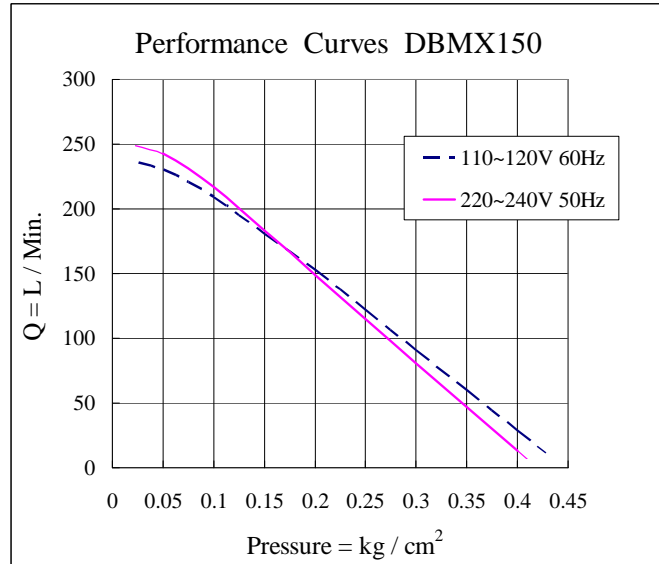

Model No. DBMX150

Performance / Rendimiento / Prestanda

★ Allowance : $\pm 5\%$

Exhaust

Dimensions / Dimensioner (mm)

Operating range : 0.1 to 0.25 kg/cm²

Model No.	Voltage (VAC)	Frequency (HZ)	Rated Pressure (kg/cm ²)	Airflow (LPM)	AMP (A)	WATT (W)
DBMX150	110 ~ 120	60	0.2	150	2.1	134
DBMX150	220 ~ 240	50	0.2	150	1.2	130