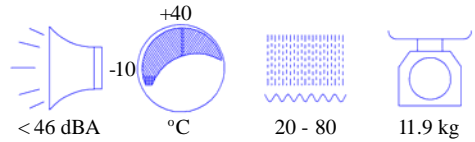

Model No. DBMX150

Performance / Rendimiento / Prestanda

★ Allowance : $\pm 5\%$

Exhaust

Dimensions / Dimensioner (mm)

Operating range : 0.1 to 0.25 kg/cm²

Model No.	Voltage (VAC)	Frequency (HZ)	Rated Pressure (kg/cm ²)	Airflow (LPM)	AMP (A)	WATT (W)
DBMX150	110 ~ 120	60	0.2	150	2.1	134
DBMX150	220 ~ 240	50	0.2	150	1.2	130